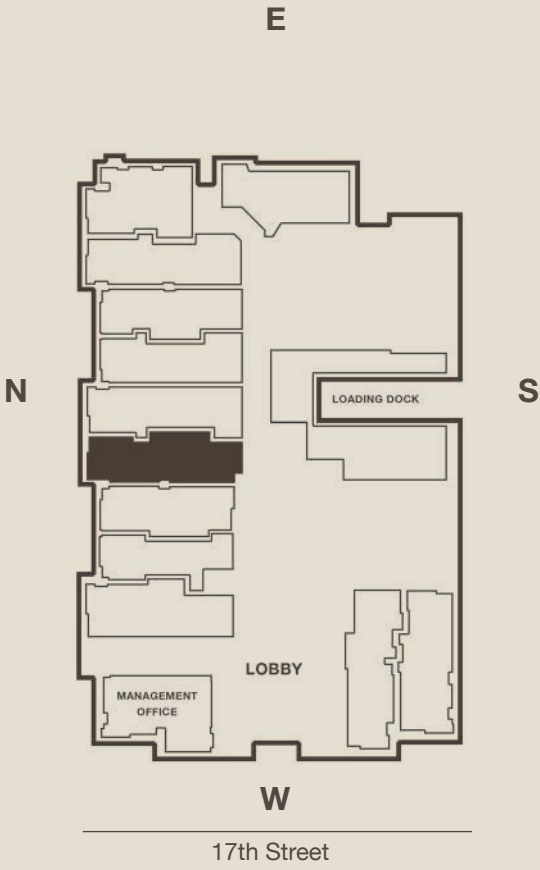

THE DRAKE

DUPONT CIRCLE

1355 17th Street, NW, Washington, D.C. 20036

202.234.1355 | KeenerManagement.com

Drake@KeenerManagement.com

Unit 106

Floor plans are artistic renderings provided for illustrative purposes only. We make no guarantee, warranty or representation as to the accuracy and completeness of the floor plan. Features may also be altered to keep pace with design evolution. We invite all prospective residents to conduct a careful review of the property to determine the suitability of the home and for space requirements.