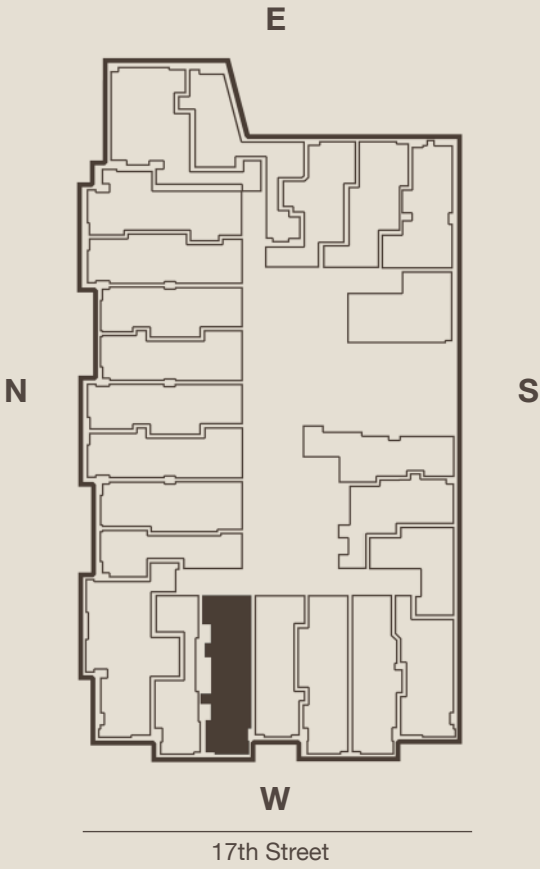

THE DRAKE

DUPONT CIRCLE

1355 17th Street, NW, Washington, D.C. 20036
202.234.1355 | KeenerManagement.com
Drake@KeenerManagement.com

Units 207 - 907

Floor plans are artistic renderings provided for illustrative purposes only. We make no guarantee, warranty or representation as to the accuracy and completeness of the floor plan. Features may also be altered to keep pace with design evolution. We invite all prospective residents to conduct a careful review of the property to determine the suitability of the home and for space requirements.