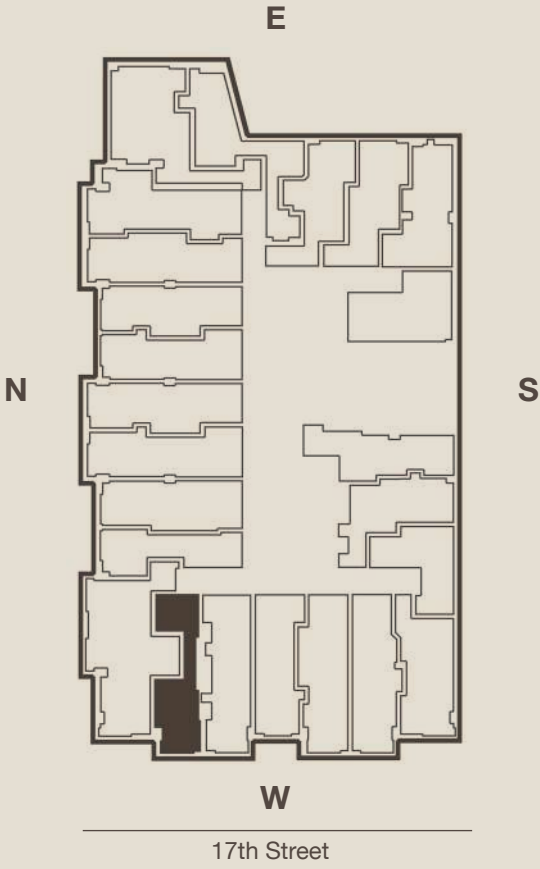

THE DRAKE

DUPONT CIRCLE

1355 17th Street, NW, Washington, D.C. 20036

202.234.1355 | KeenerManagement.com

Drake@KeenerManagement.com

Units 208 & 308

Floor plans are artistic renderings provided for illustrative purposes only. We make no guarantee, warranty or representation as to the accuracy and completeness of the floor plan. Features may also be altered to keep pace with design evolution. We invite all prospective residents to conduct a careful review of the property to determine the suitability of the home and for space requirements.