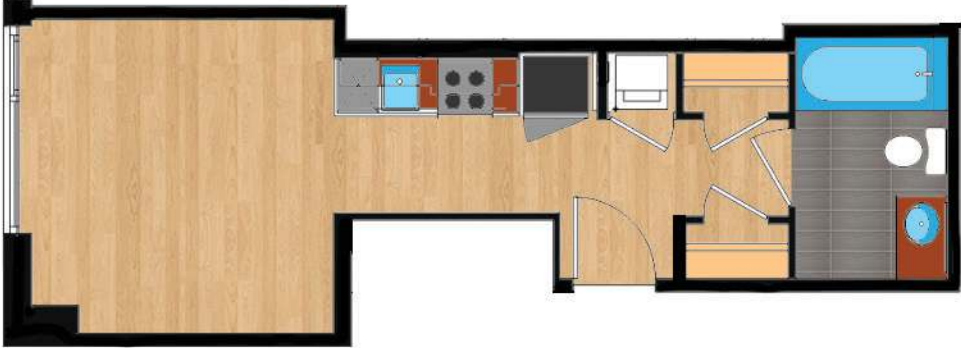

THE DRAKE

DUPONT CIRCLE

1355 17th Street, NW, Washington, D.C. 20036

202.234.1355 | KeenerManagement.com

Drake@KeenerManagement.com

Units 210 - 910

Floor plans are artistic renderings provided for illustrative purposes only. We make no guarantee, warranty or representation as to the accuracy and completeness of the floor plan. Features may also be altered to keep pace with design evolution. We invite all prospective residents to conduct a careful review of the property to determine the suitability of the home and for space requirements.