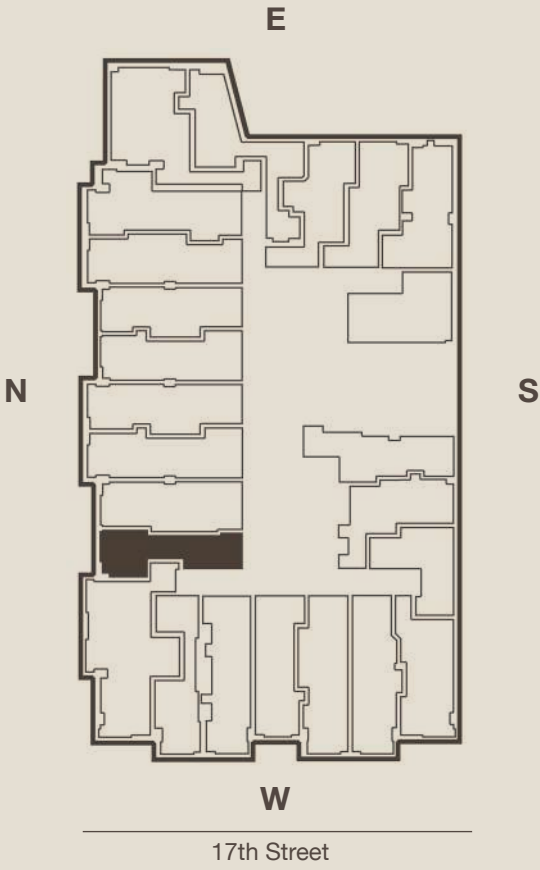

THE DRAKE

DUPONT CIRCLE

1355 17th Street, NW, Washington, D.C. 20036

202.234.1355 | KeenerManagement.com

Drake@KeenerManagement.com

Units 210 - 910

Floor plans are artistic renderings provided for illustrative purposes only. We make no guarantee, warranty or representation as to the accuracy and completeness of the floor plan. Features may also be altered to keep pace with design evolution. We invite all prospective residents to conduct a careful review of the property to determine the suitability of the home and for space requirements.