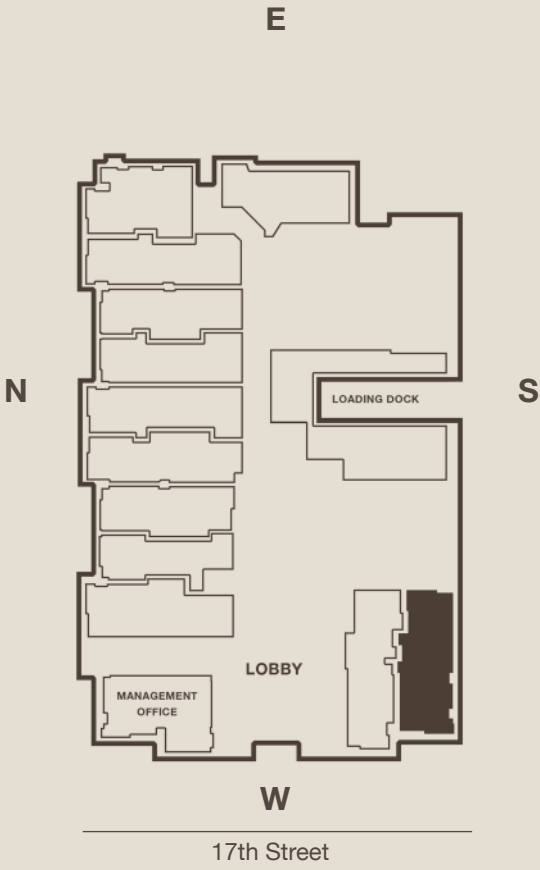

THE DRAKE

DUPONT CIRCLE

1355 17th Street, NW, Washington, D.C. 20036

202.234.1355 | KeenerManagement.com

Drake@KeenerManagement.com

Unit 101

Floor plans are artistic renderings provided for illustrative purposes only. We make no guarantee, warranty or representation as to the accuracy and completeness of the floor plan. Features may also be altered to keep pace with design evolution. We invite all prospective residents to conduct a careful review of the property to determine the suitability of the home and for space requirements.