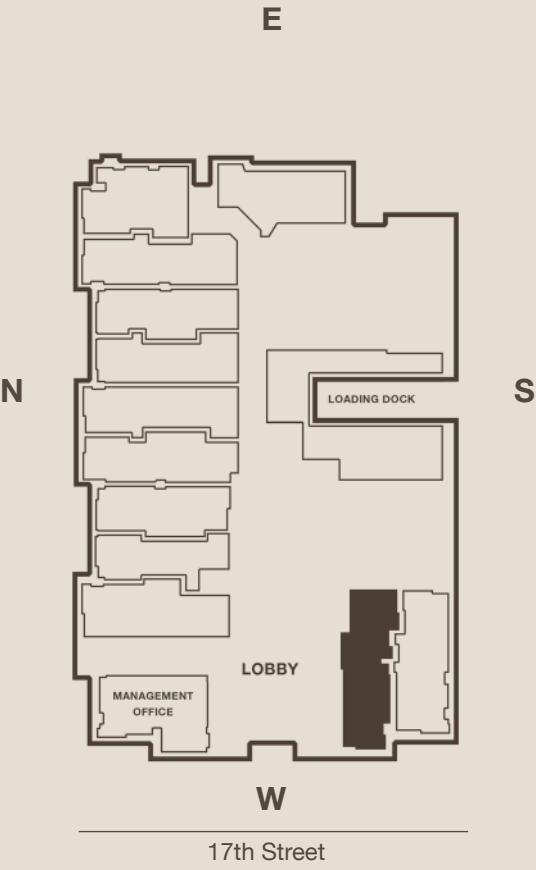

THE DRAKE

DUPONT CIRCLE

1355 17th Street, NW, Washington, D.C. 20036
202.234.1355 | KeenerManagement.com
Drake@KeenerManagement.com

Unit 102

Floor plans are artistic renderings provided for illustrative purposes only. We make no guarantee, warranty or representation as to the accuracy and completeness of the floor plan. Features may also be altered to keep pace with design evolution. We invite all prospective residents to conduct a careful review of the property to determine the suitability of the home and for space requirements.