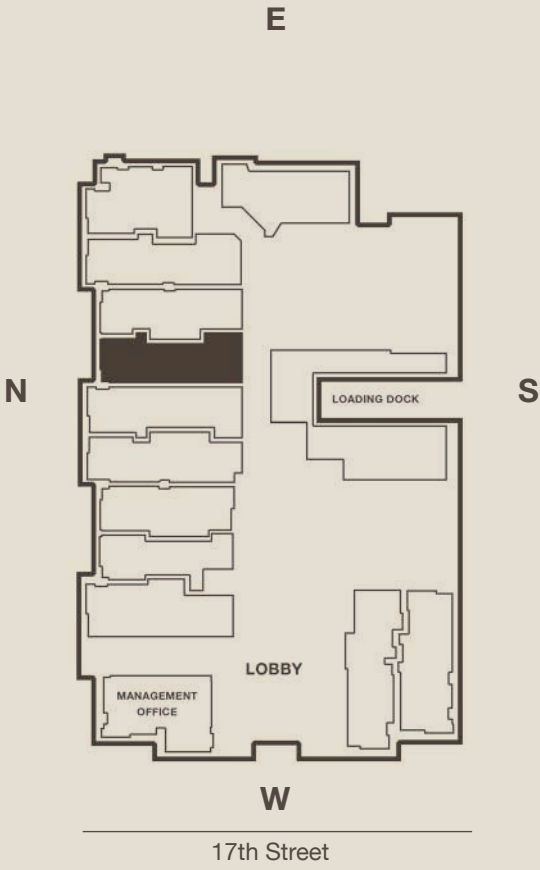

THE DRAKE

DUPONT CIRCLE

1355 17th Street, NW, Washington, D.C. 20036

202.234.1355 | KeenerManagement.com

Drake@KeenerManagement.com

17th Street

Unit 108

Floor plans are artistic renderings provided for illustrative purposes only. We make no guarantee, warranty or representation as to the accuracy and completeness of the floor plan. Features may also be altered to keep pace with design evolution. We invite all prospective residents to conduct a careful review of the property to determine the suitability of the home and for space requirements.