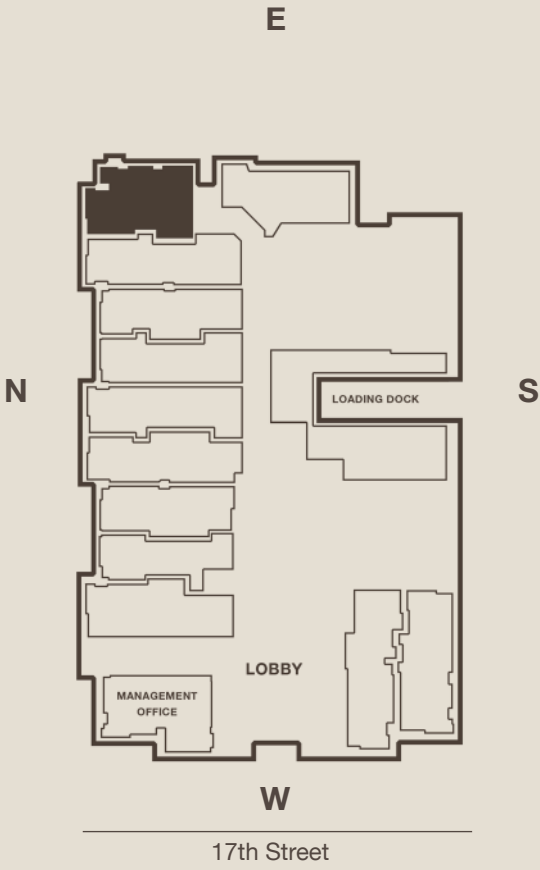

THE DRAKE

DUPONT CIRCLE

1355 17th Street, NW, Washington, D.C. 20036

202.234.1355 | KeenerManagement.com

Drake@KeenerManagement.com

Unit 111

Floor plans are artistic renderings provided for illustrative purposes only. We make no guarantee, warranty or representation as to the accuracy and completeness of the floor plan. Features may also be altered to keep pace with design evolution. We invite all prospective residents to conduct a careful review of the property to determine the suitability of the home and for space requirements.