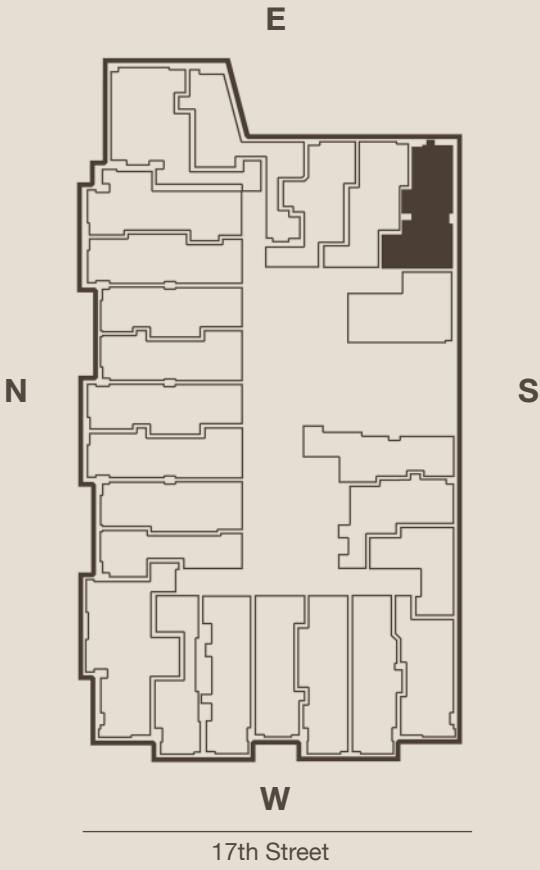

THE DRAKE

DUPONT CIRCLE

1355 17th Street, NW, Washington, D.C. 20036

202.234.1355 | KeenerManagement.com

Drake@KeenerManagement.com

Units 225 - 725

Floor plans are artistic renderings provided for illustrative purposes only. We make no guarantee, warranty or representation as to the accuracy and completeness of the floor plan. Features may also be altered to keep pace with design evolution. We invite all prospective residents to conduct a careful review of the property to determine the suitability of the home and for space requirements.