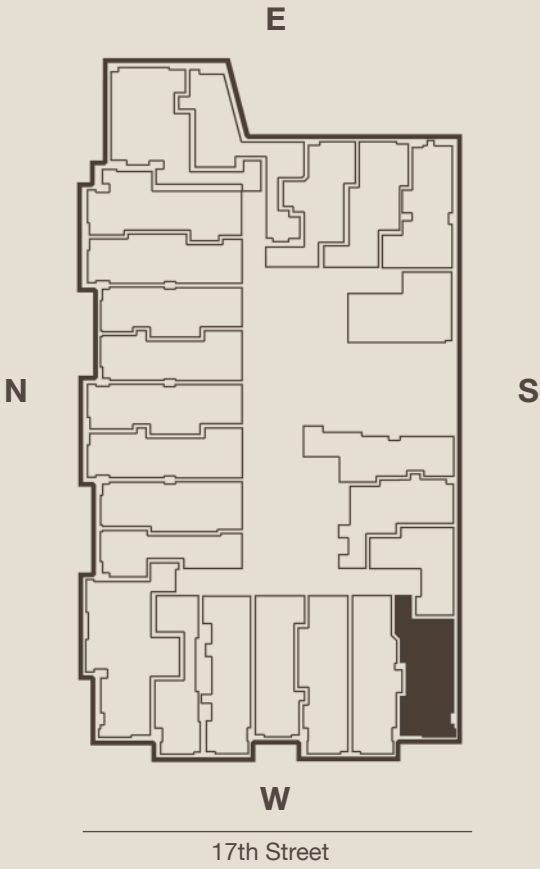

THE DRAKE

DUPONT CIRCLE

1355 17th Street, NW, Washington, D.C. 20036
202.234.1355 | KeenerManagement.com
Drake@KeenerManagement.com

Units 202 - 902

Floor plans are artistic renderings provided for illustrative purposes only. We make no guarantee, warranty or representation as to the accuracy and completeness of the floor plan. Features may also be altered to keep pace with design evolution. We invite all prospective residents to conduct a careful review of the property to determine the suitability of the home and for space requirements.