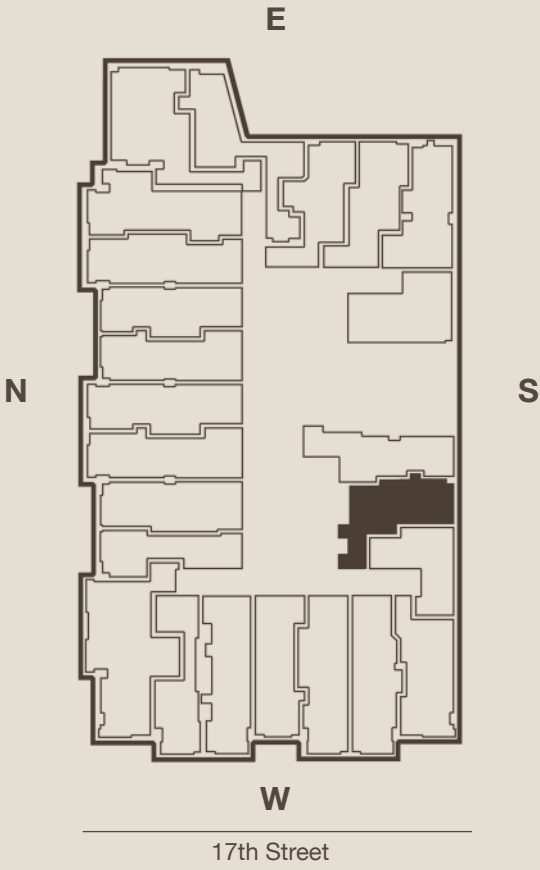

THE DRAKE

DUPONT CIRCLE

1355 17th Street, NW, Washington, D.C. 20036

202.234.1355 | KeenerManagement.com

Drake@KeenerManagement.com

Units 204 - 904

Floor plans are artistic renderings provided for illustrative purposes only. We make no guarantee, warranty or representation as to the accuracy and completeness of the floor plan. Features may also be altered to keep pace with design evolution. We invite all prospective residents to conduct a careful review of the property to determine the suitability of the home and for space requirements.