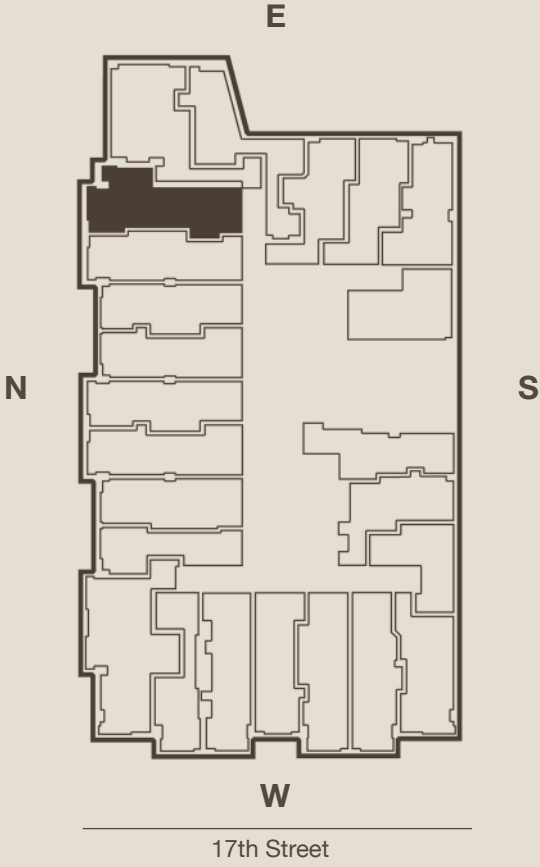

THE DRAKE

DUPONT CIRCLE

1355 17th Street, NW, Washington, D.C. 20036

202.234.1355 | KeenerManagement.com

Drake@KeenerManagement.com

Units 220 - 920

Floor plans are artistic renderings provided for illustrative purposes only. We make no guarantee, warranty or representation as to the accuracy and completeness of the floor plan. Features may also be altered to keep pace with design evolution. We invite all prospective residents to conduct a careful review of the property to determine the suitability of the home and for space requirements.