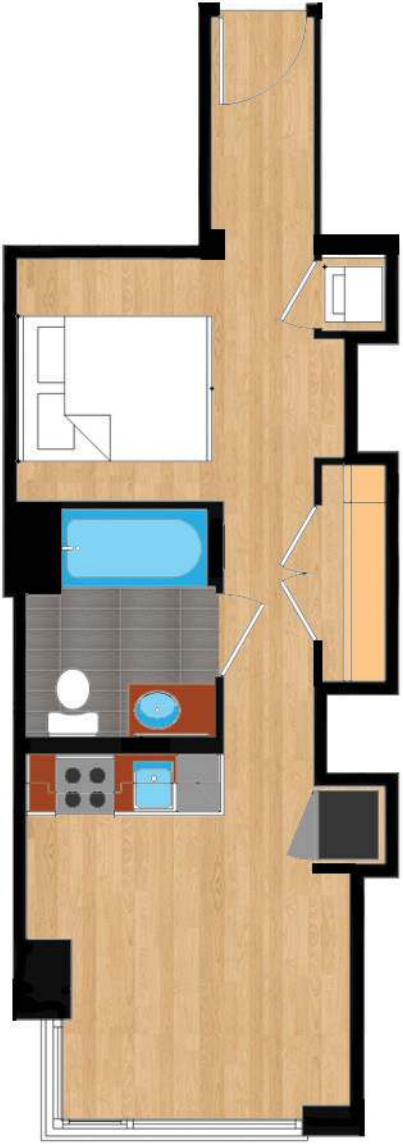

THE DRAKE

DUPONT CIRCLE

1355 17th Street, NW, Washington, D.C. 20036

202.234.1355 | KeenerManagement.com

Drake@KeenerManagement.com

Units 408 - 908

Floor plans are artistic renderings provided for illustrative purposes only. We make no guarantee, warranty or representation as to the accuracy and completeness of the floor plan. Features may also be altered to keep pace with design evolution. We invite all prospective residents to conduct a careful review of the property to determine the suitability of the home and for space requirements.