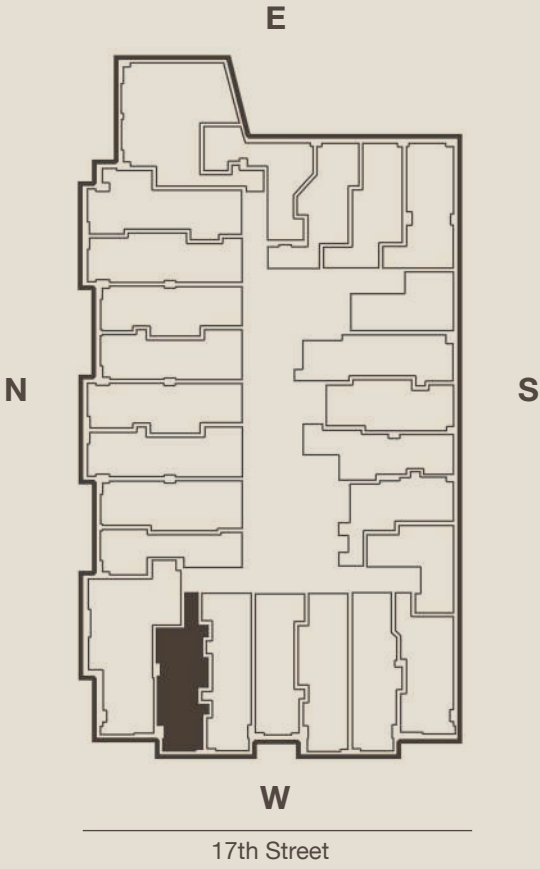

THE DRAKE

DUPONT CIRCLE

1355 17th Street, NW, Washington, D.C. 20036

202.234.1355 | KeenerManagement.com

Drake@KeenerManagement.com

Units 408 - 908

Floor plans are artistic renderings provided for illustrative purposes only. We make no guarantee, warranty or representation as to the accuracy and completeness of the floor plan. Features may also be altered to keep pace with design evolution. We invite all prospective residents to conduct a careful review of the property to determine the suitability of the home and for space requirements.