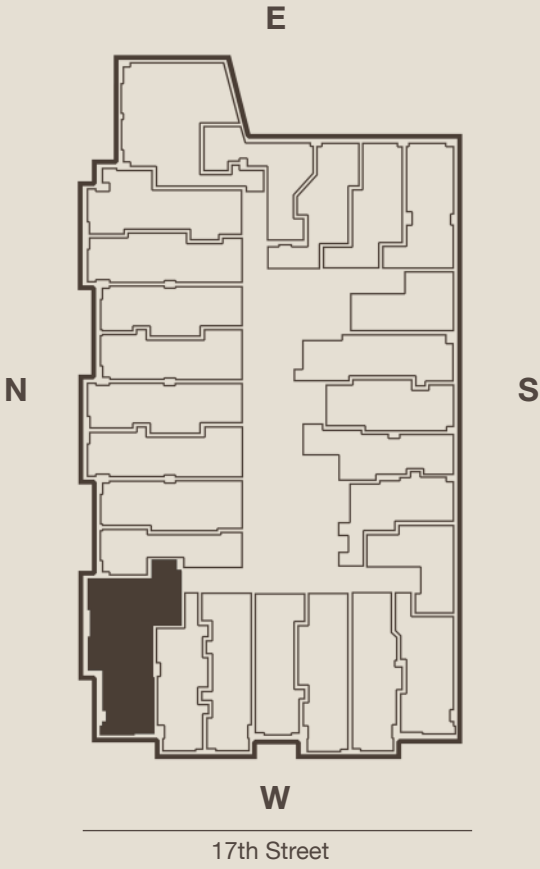

THE DRAKE

DUPONT CIRCLE

1355 17th Street, NW, Washington, D.C. 20036

202.234.1355 | KeenerManagement.com

Drake@KeenerManagement.com

Units 409 - 909

Floor plans are artistic renderings provided for illustrative purposes only. We make no guarantee, warranty or representation as to the accuracy and completeness of the floor plan. Features may also be altered to keep pace with design evolution. We invite all prospective residents to conduct a careful review of the property to determine the suitability of the home and for space requirements.