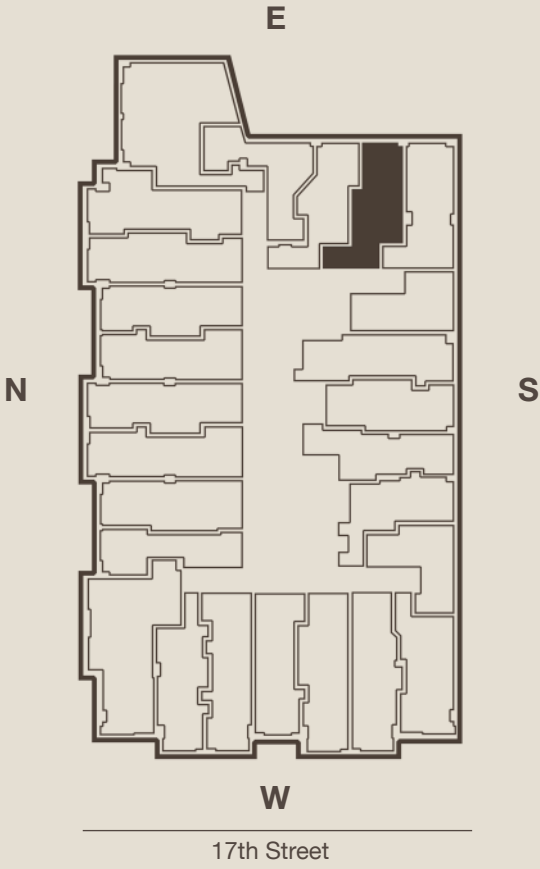

THE DRAKE

DUPONT CIRCLE

1355 17th Street, NW, Washington, D.C. 20036

202.234.1355 | KeenerManagement.com

Drake@KeenerManagement.com

Units 824 & 924

Floor plans are artistic renderings provided for illustrative purposes only. We make no guarantee, warranty or representation as to the accuracy and completeness of the floor plan. Features may also be altered to keep pace with design evolution. We invite all prospective residents to conduct a careful review of the property to determine the suitability of the home and for space requirements.