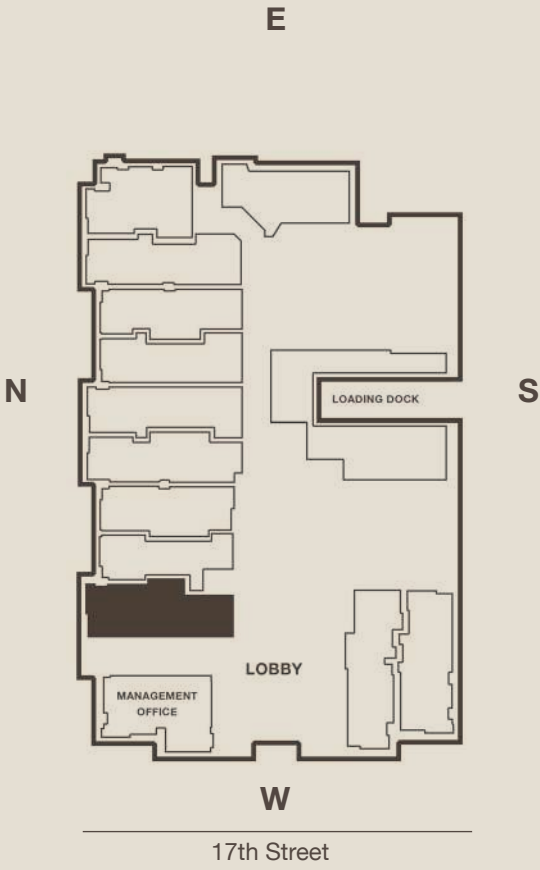

THE DRAKE

DUPONT CIRCLE

1355 17th Street, NW, Washington, D.C. 20036

202.234.1355 | KeenerManagement.com

Drake@KeenerManagement.com

Unit 103

Floor plans are artistic renderings provided for illustrative purposes only. We make no guarantee, warranty or representation as to the accuracy and completeness of the floor plan. Features may also be altered to keep pace with design evolution. We invite all prospective residents to conduct a careful review of the property to determine the suitability of the home and for space requirements.