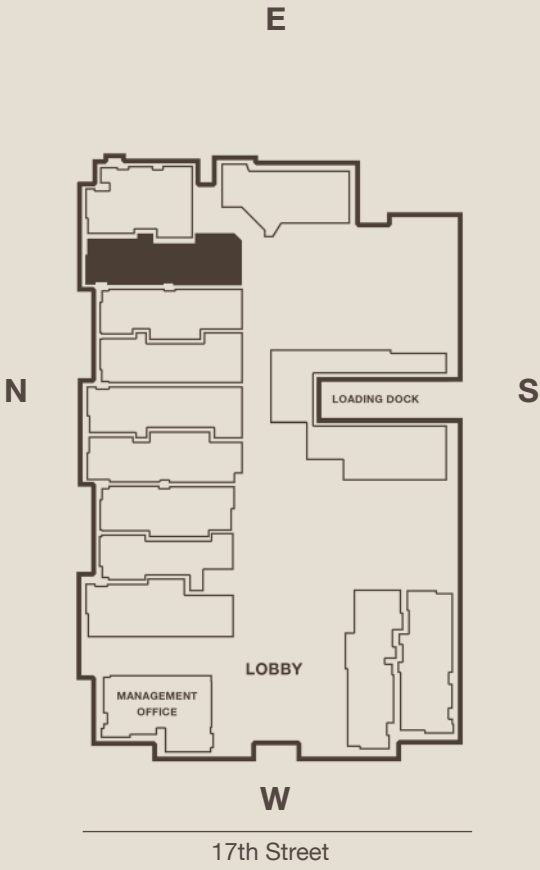

THE DRAKE

DUPONT CIRCLE

1355 17th Street, NW, Washington, D.C. 20036

202.234.1355 | KeenerManagement.com

Drake@KeenerManagement.com

Unit 110

Floor plans are artistic renderings provided for illustrative purposes only. We make no guarantee, warranty or representation as to the accuracy and completeness of the floor plan. Features may also be altered to keep pace with design evolution. We invite all prospective residents to conduct a careful review of the property to determine the suitability of the home and for space requirements.