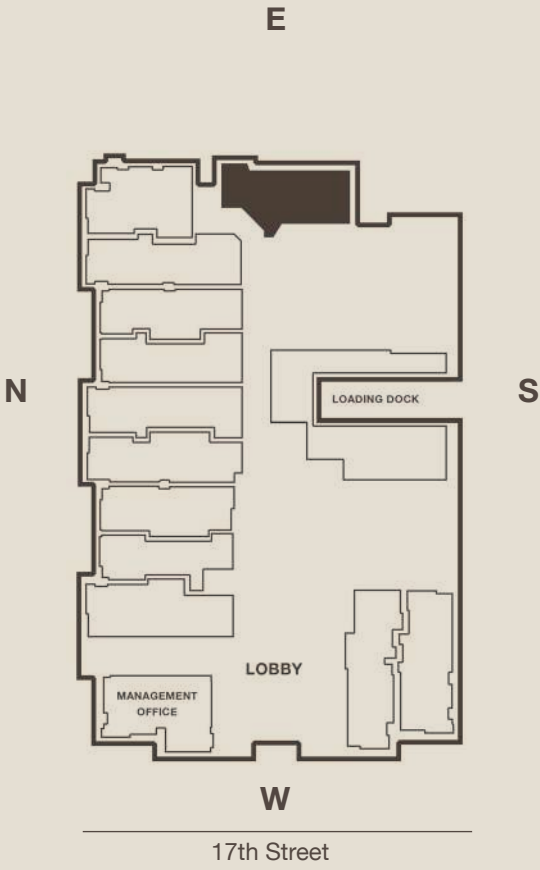

THE DRAKE

DUPONT CIRCLE

1355 17th Street, NW, Washington, D.C. 20036

202.234.1355 | KeenerManagement.com

Drake@KeenerManagement.com

Unit 112

Floor plans are artistic renderings provided for illustrative purposes only. We make no guarantee, warranty or representation as to the accuracy and completeness of the floor plan. Features may also be altered to keep pace with design evolution. We invite all prospective residents to conduct a careful review of the property to determine the suitability of the home and for space requirements.