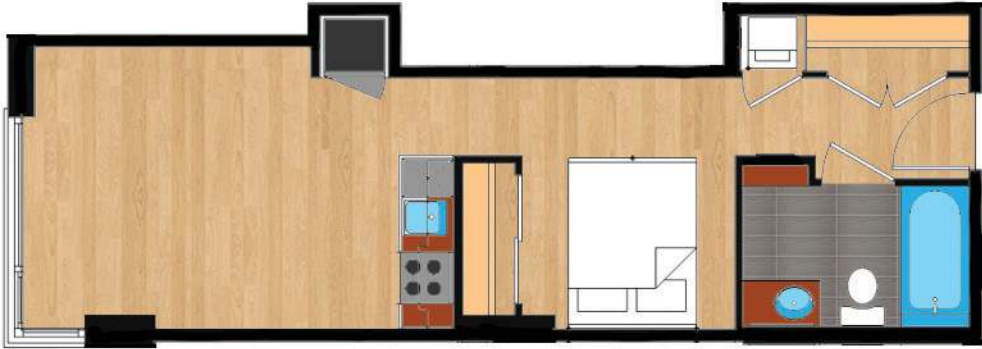

THE DRAKE

DUPONT CIRCLE

1355 17th Street, NW, Washington, D.C. 20036

202.234.1355 | KeenerManagement.com

Drake@KeenerManagement.com

Units 212 - 912

Floor plans are artistic renderings provided for illustrative purposes only. We make no guarantee, warranty or representation as to the accuracy and completeness of the floor plan. Features may also be altered to keep pace with design evolution. We invite all prospective residents to conduct a careful review of the property to determine the suitability of the home and for space requirements.