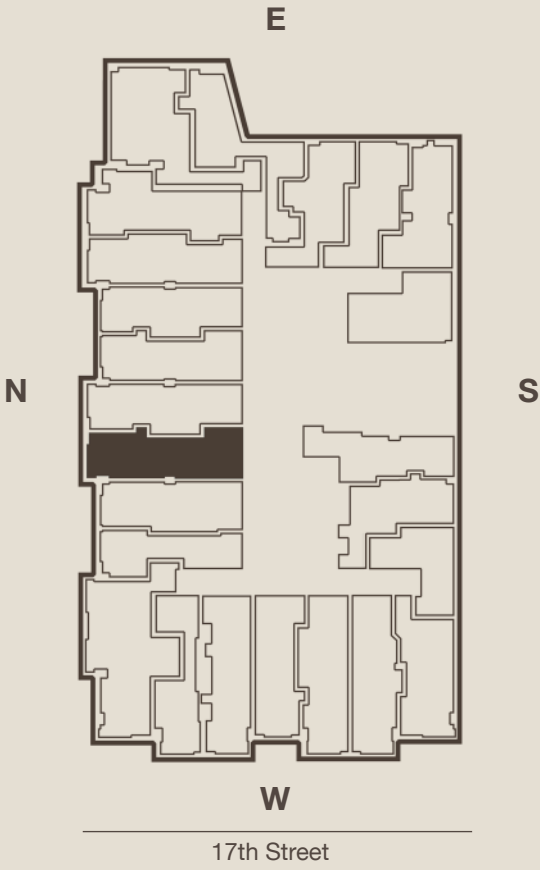

THE DRAKE

DUPONT CIRCLE

1355 17th Street, NW, Washington, D.C. 20036

202.234.1355 | KeenerManagement.com

Drake@KeenerManagement.com

Units 212 - 912

Floor plans are artistic renderings provided for illustrative purposes only. We make no guarantee, warranty or representation as to the accuracy and completeness of the floor plan. Features may also be altered to keep pace with design evolution. We invite all prospective residents to conduct a careful review of the property to determine the suitability of the home and for space requirements.