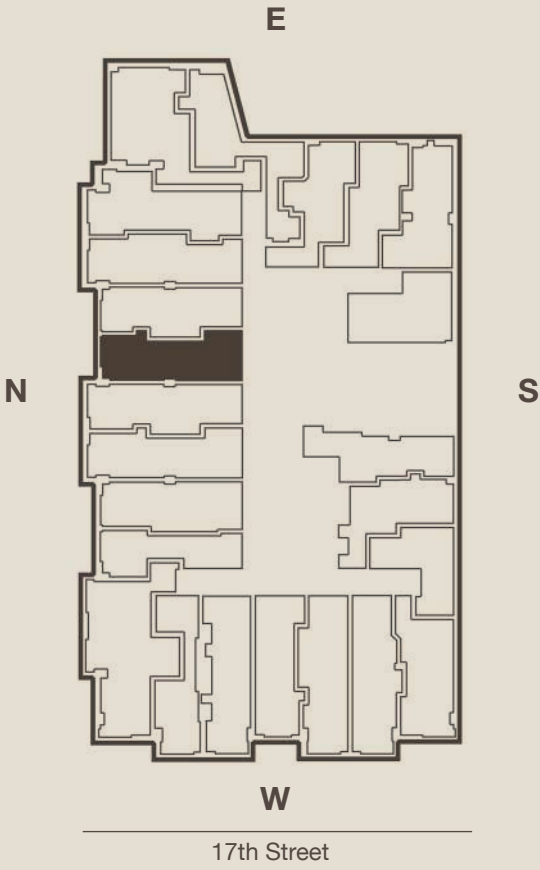

THE DRAKE

DUPONT CIRCLE

1355 17th Street, NW, Washington, D.C. 20036

202.234.1355 | KeenerManagement.com

Drake@KeenerManagement.com

Units 217 - 917

Floor plans are artistic renderings provided for illustrative purposes only. We make no guarantee, warranty or representation as to the accuracy and completeness of the floor plan. Features may also be altered to keep pace with design evolution. We invite all prospective residents to conduct a careful review of the property to determine the suitability of the home and for space requirements.