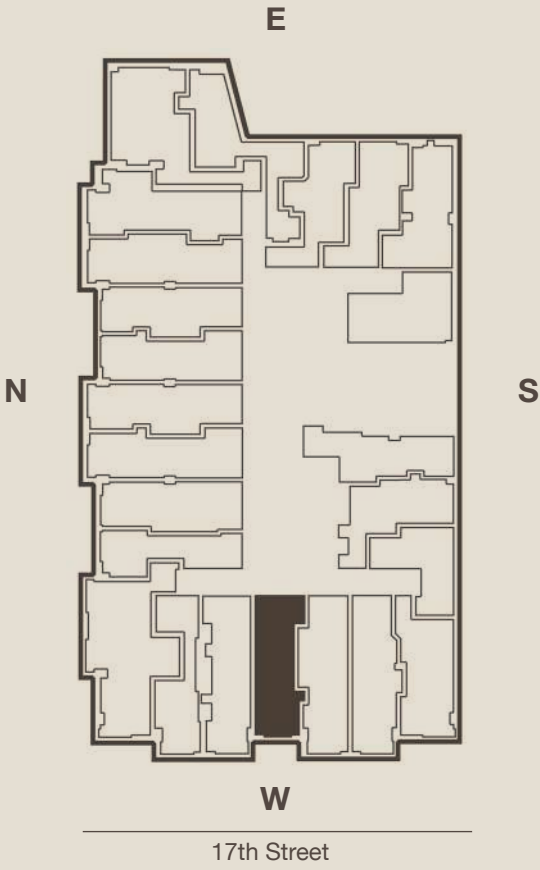

THE DRAKE

DUPONT CIRCLE

1355 17th Street, NW, Washington, D.C. 20036
202.234.1355 | KeenerManagement.com
Drake@KeenerManagement.com

Units 206 - 906

Floor plans are artistic renderings provided for illustrative purposes only. We make no guarantee, warranty or representation as to the accuracy and completeness of the floor plan. Features may also be altered to keep pace with design evolution. We invite all prospective residents to conduct a careful review of the property to determine the suitability of the home and for space requirements.