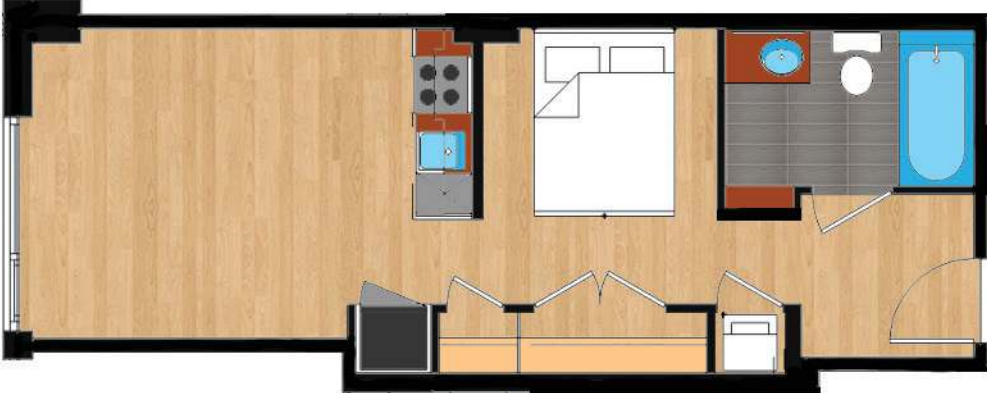

THE DRAKE

DUPONT CIRCLE

1355 17th Street, NW, Washington, D.C. 20036

202.234.1355 | KeenerManagement.com

Drake@KeenerManagement.com

Units 211 - 911

Floor plans are artistic renderings provided for illustrative purposes only. We make no guarantee, warranty or representation as to the accuracy and completeness of the floor plan. Features may also be altered to keep pace with design evolution. We invite all prospective residents to conduct a careful review of the property to determine the suitability of the home and for space requirements.