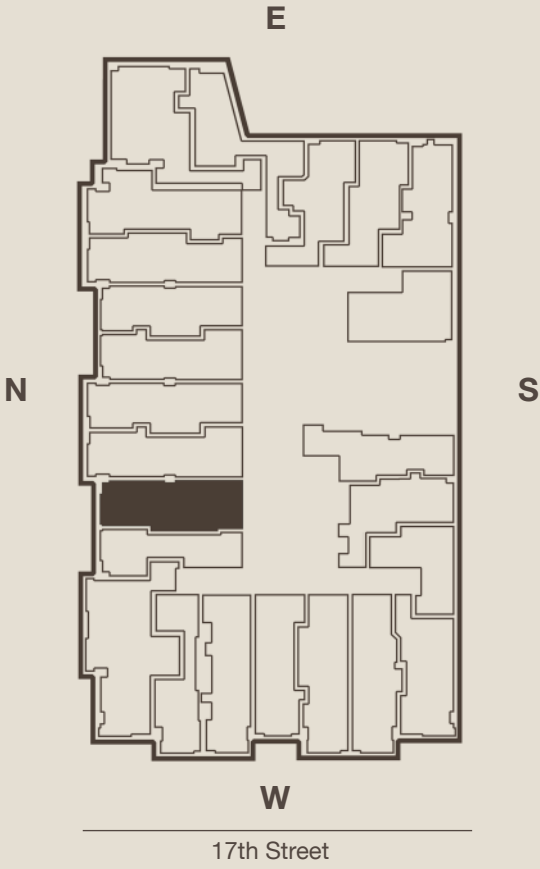

THE DRAKE

DUPONT CIRCLE

1355 17th Street, NW, Washington, D.C. 20036

202.234.1355 | KeenerManagement.com

Drake@KeenerManagement.com

Units 211 - 911

Floor plans are artistic renderings provided for illustrative purposes only. We make no guarantee, warranty or representation as to the accuracy and completeness of the floor plan. Features may also be altered to keep pace with design evolution. We invite all prospective residents to conduct a careful review of the property to determine the suitability of the home and for space requirements.