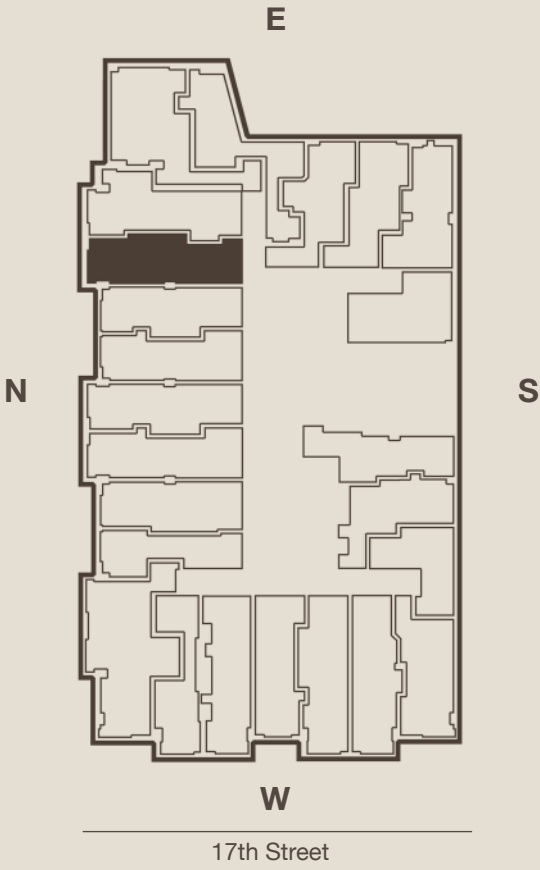

THE DRAKE

DUPONT CIRCLE

1355 17th Street, NW, Washington, D.C. 20036

202.234.1355 | KeenerManagement.com

Drake@KeenerManagement.com

Units 219 - 919

Floor plans are artistic renderings provided for illustrative purposes only. We make no guarantee, warranty or representation as to the accuracy and completeness of the floor plan. Features may also be altered to keep pace with design evolution. We invite all prospective residents to conduct a careful review of the property to determine the suitability of the home and for space requirements.