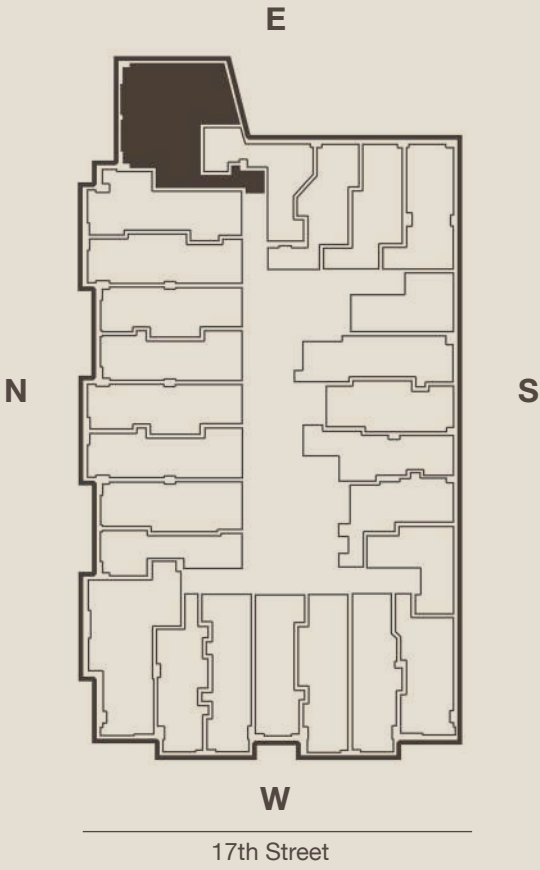

THE DRAKE

DUPONT CIRCLE

1355 17th Street, NW, Washington, D.C. 20036

202.234.1355 | KeenerManagement.com

Drake@KeenerManagement.com

Units 321 - 921

Floor plans are artistic renderings provided for illustrative purposes only. We make no guarantee, warranty or representation as to the accuracy and completeness of the floor plan. Features may also be altered to keep pace with design evolution. We invite all prospective residents to conduct a careful review of the property to determine the suitability of the home and for space requirements.