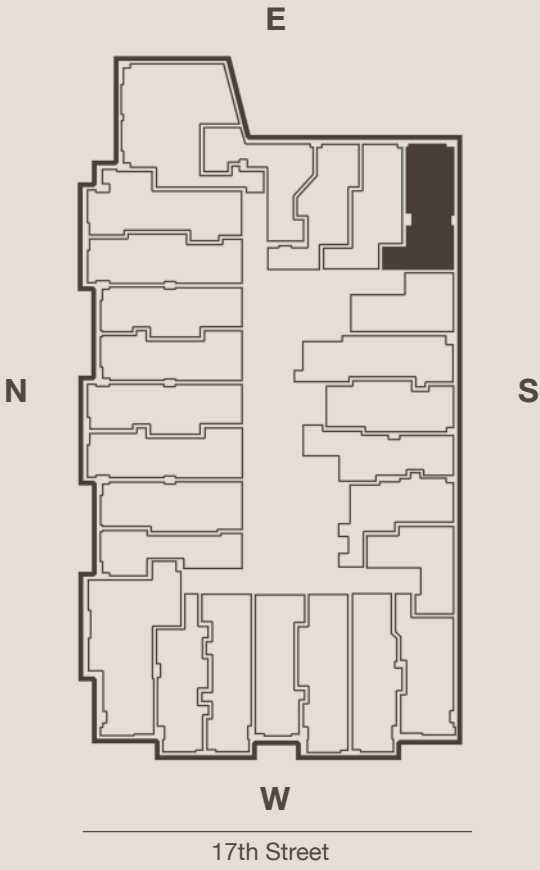

THE DRAKE

DUPONT CIRCLE

1355 17th Street, NW, Washington, D.C. 20036
202.234.1355 | KeenerManagement.com
Drake@KeenerManagement.com

Units 825 & 925

Floor plans are artistic renderings provided for illustrative purposes only. We make no guarantee, warranty or representation as to the accuracy and completeness of the floor plan. Features may also be altered to keep pace with design evolution. We invite all prospective residents to conduct a careful review of the property to determine the suitability of the home and for space requirements.