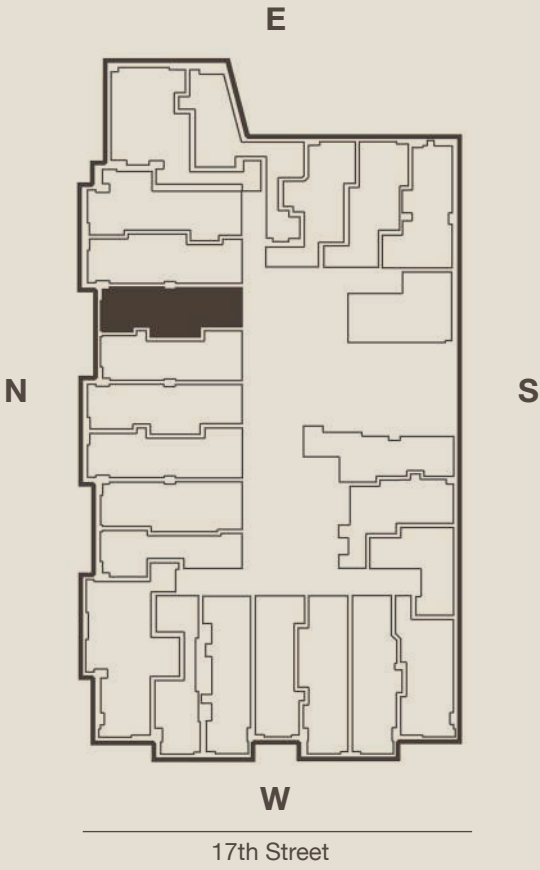

THE DRAKE

DUPONT CIRCLE

1355 17th Street, NW, Washington, D.C. 20036

202.234.1355 | KeenerManagement.com

Drake@KeenerManagement.com

Units 218 - 918

Floor plans are artistic renderings provided for illustrative purposes only. We make no guarantee, warranty or representation as to the accuracy and completeness of the floor plan. Features may also be altered to keep pace with design evolution. We invite all prospective residents to conduct a careful review of the property to determine the suitability of the home and for space requirements.