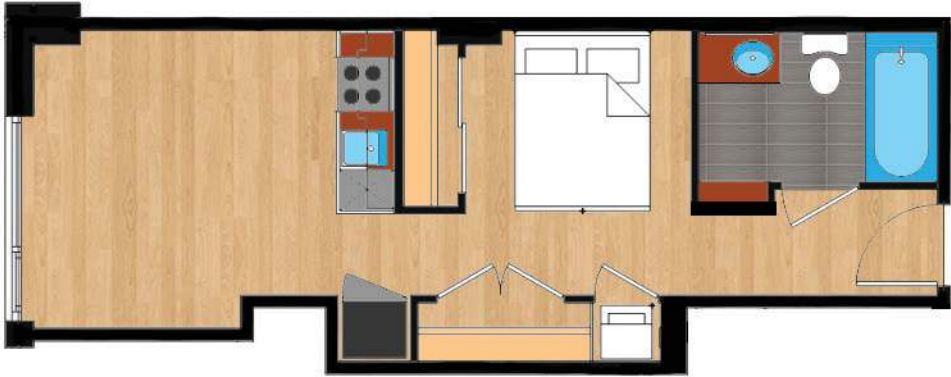

THE DRAKE

DUPONT CIRCLE

1355 17th Street, NW, Washington, D.C. 20036

202.234.1355 | KeenerManagement.com

Drake@KeenerManagement.com

Units 218 - 918

Floor plans are artistic renderings provided for illustrative purposes only. We make no guarantee, warranty or representation as to the accuracy and completeness of the floor plan. Features may also be altered to keep pace with design evolution. We invite all prospective residents to conduct a careful review of the property to determine the suitability of the home and for space requirements.